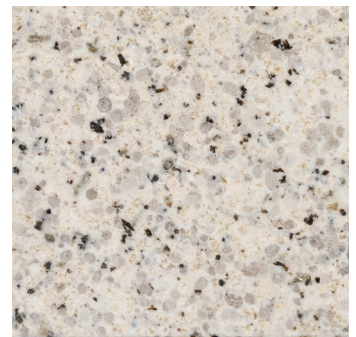

PHOENIX GULF SHORES II

STANDARD SELECTIONS & COLOR CHOICES

.....

GRANITE

BLUE FANTASY

NEW CALEDONIA

AZUL PLATINO

GREY CASTLE

GREY PLATINUM

WHITE PLATINUM

NEW KASHMIR WHITE

SANTA CECILIA LIGHT

NEW VENETIAN GOLD

GIALLO ORNAMENTALE

DALLAS WHITE

CEARA WHITE

PHOENIX GULF SHORES II STANDARD SELECTIONS & COLOR CHOICES

.....
FLOORING TILES - 12x24

OFF WHITE

LIGHT BEIGE

PORTRAIT WHITE

RENOIR GRAY

UTOPIA 150

UNIVERSE 120

UNIVERSE 100

UNIVERSE 150

PHOENIX GULF SHORES II STANDARD SELECTIONS & COLOR CHOICES

.....

CULTURED MARBLE

MODERN WHITE

ANTIQUE WHITE

GRAY SWIRL