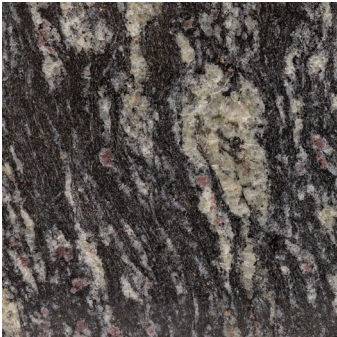

PHOENIX GULF SHORES II

STANDARD SELECTIONS & COLOR CHOICES

.....

GRANITE

BLUE FANTASY

NEW CALEDONIA

AZUL PLATINO

GREY CASTLE

GREY PLATINUM

WHITE PLATINUM

NEW KASHMIR WHITE

SANTA CECILIA LIGHT

NEW VENETIAN GOLD

GIALLO ORNAMENTALE

DALLAS WHITE

CEARA WHITE

UNIVERSE 100

UNIVERSE 150

PHOENIX GULF SHORES II STANDARD SELECTIONS & COLOR CHOICES

.....

CULTURED MARBLE

MODERN WHITE

ANTIQUE WHITE

GRAY SWIRL

PHOENIX GULF SHORES II STANDARD SELECTIONS & COLOR CHOICES

.....
CABINET STYLES & COLOR CHOICES

STANDARD CABINET OMNI

SNOW

TIER II CABINET SPECTRA

SNOW

MINERAL

TIER II CABINET OMNI